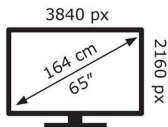

ENERGY

LG Electronics

OLED65CX6LA

133 kWh/1000h

ABCDEF**G**

245 kWh/1000h

2019/2013