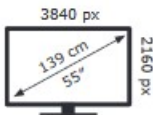

ENERG

LG Electronics

55NANO816NA

98 kWh/1000h

ABCDEF**G**

124 kWh/1000h

2019/2013