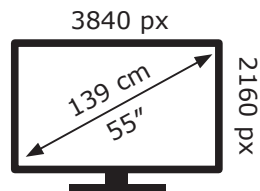

# ENERGY

LG Electronics

55NANO913NA

**95** kWh/1000h

ABCDEF**G**

**115** kWh/1000h

2019/2013