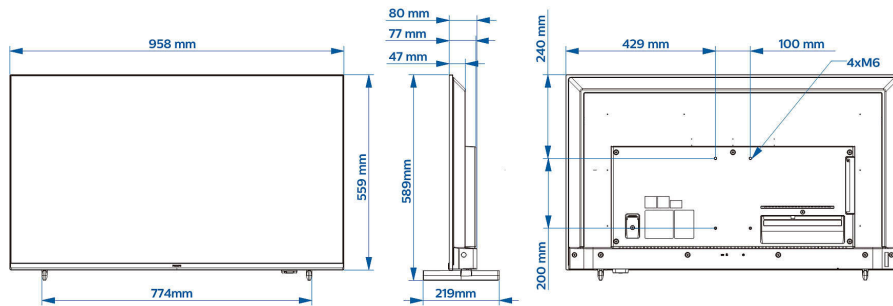

Specifications

Picture/Display

- Diagonal screen size (inch): 43 inch
- Diagonal screen size (metric): 108 cm
- Display: 4K Ultra HD LED
- Panel resolution: 3840 x 2160p
- Brightness: 350 cd/m²
- Contrast ratio (typical): 1200:1

Supported Display Resolution

- HDMI: Up to 3840 x 2160p@60 Hz
- Tuner: Others: up to 1920 x 1080p@60 Hz, T2

- HEVC: up to 3840 x 2160@60 Hz
- USB, LAN: HEVC: up to 3840 x 2160@60 Hz
- Others: up to 1920 x 1080p@60 Hz

Tuner/Reception/Transmission

- Digital TV: DVB-T/T2/C, HEVC UHD (up to 2160p60)
- Analogue TV: PAL
- IP Playback: Multicast, Unicast, HLS, OTT App Channels

Android TV

- OS: Android TV™ 9 (Pie)
- Pre-installed apps: Netflix*, YouTube, Google Play Store*, Google Play Movies, Google Play Games, YouTube Music
- Memory size (Flash): 16 GB*

Hospitality Features

- Hotel mode: Switch-ON Settings Control, Volume limitation, Installation Menu Lock, Menu lock, Joystick Control Lock, Prison mode
- Power control: Quick Start Mode, Auto Power