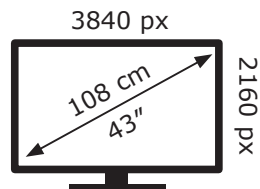

# ENERG

LG Electronics

43UN74006LB

**65** kWh/1000h

ABCDEF**G**

**85** kWh/1000h

2019/2013