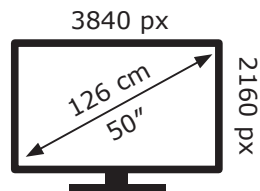

ENERGY

LG Electronics

50NANO796NE

86 kWh/1000h

ABCDEF**G**

101 kWh/1000h

2019/2013