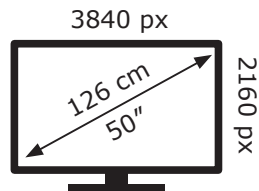

ENERG ⚡

LG Electronics

50UN70006LA

87 kWh/1000h

ABCDEF**G**

110 kWh/1000h

2019/2013