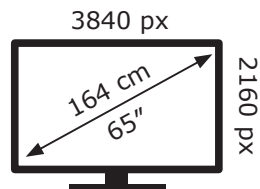

ENERGY

LG Electronics

65NANO796NE

135 kWh/1000h

ABCDEF**G**

156 kWh/1000h

2019/2013